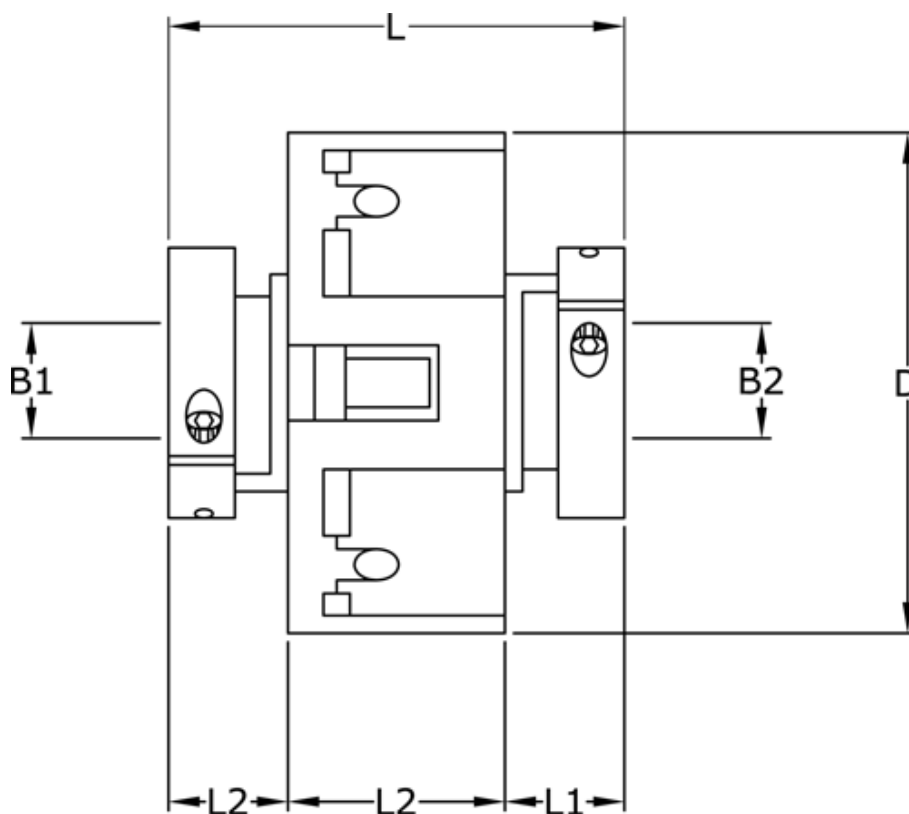

Article number: 3322205703535

Description: Uni-Lat Coupling size 205.70.35.35
clamp hub, bore 12/12 mm

Measures

B1	= 12
B2	= 12
D	= 70
L	= 74.0
L1	= 28.5
L2	= 17.0
Screw	= M6